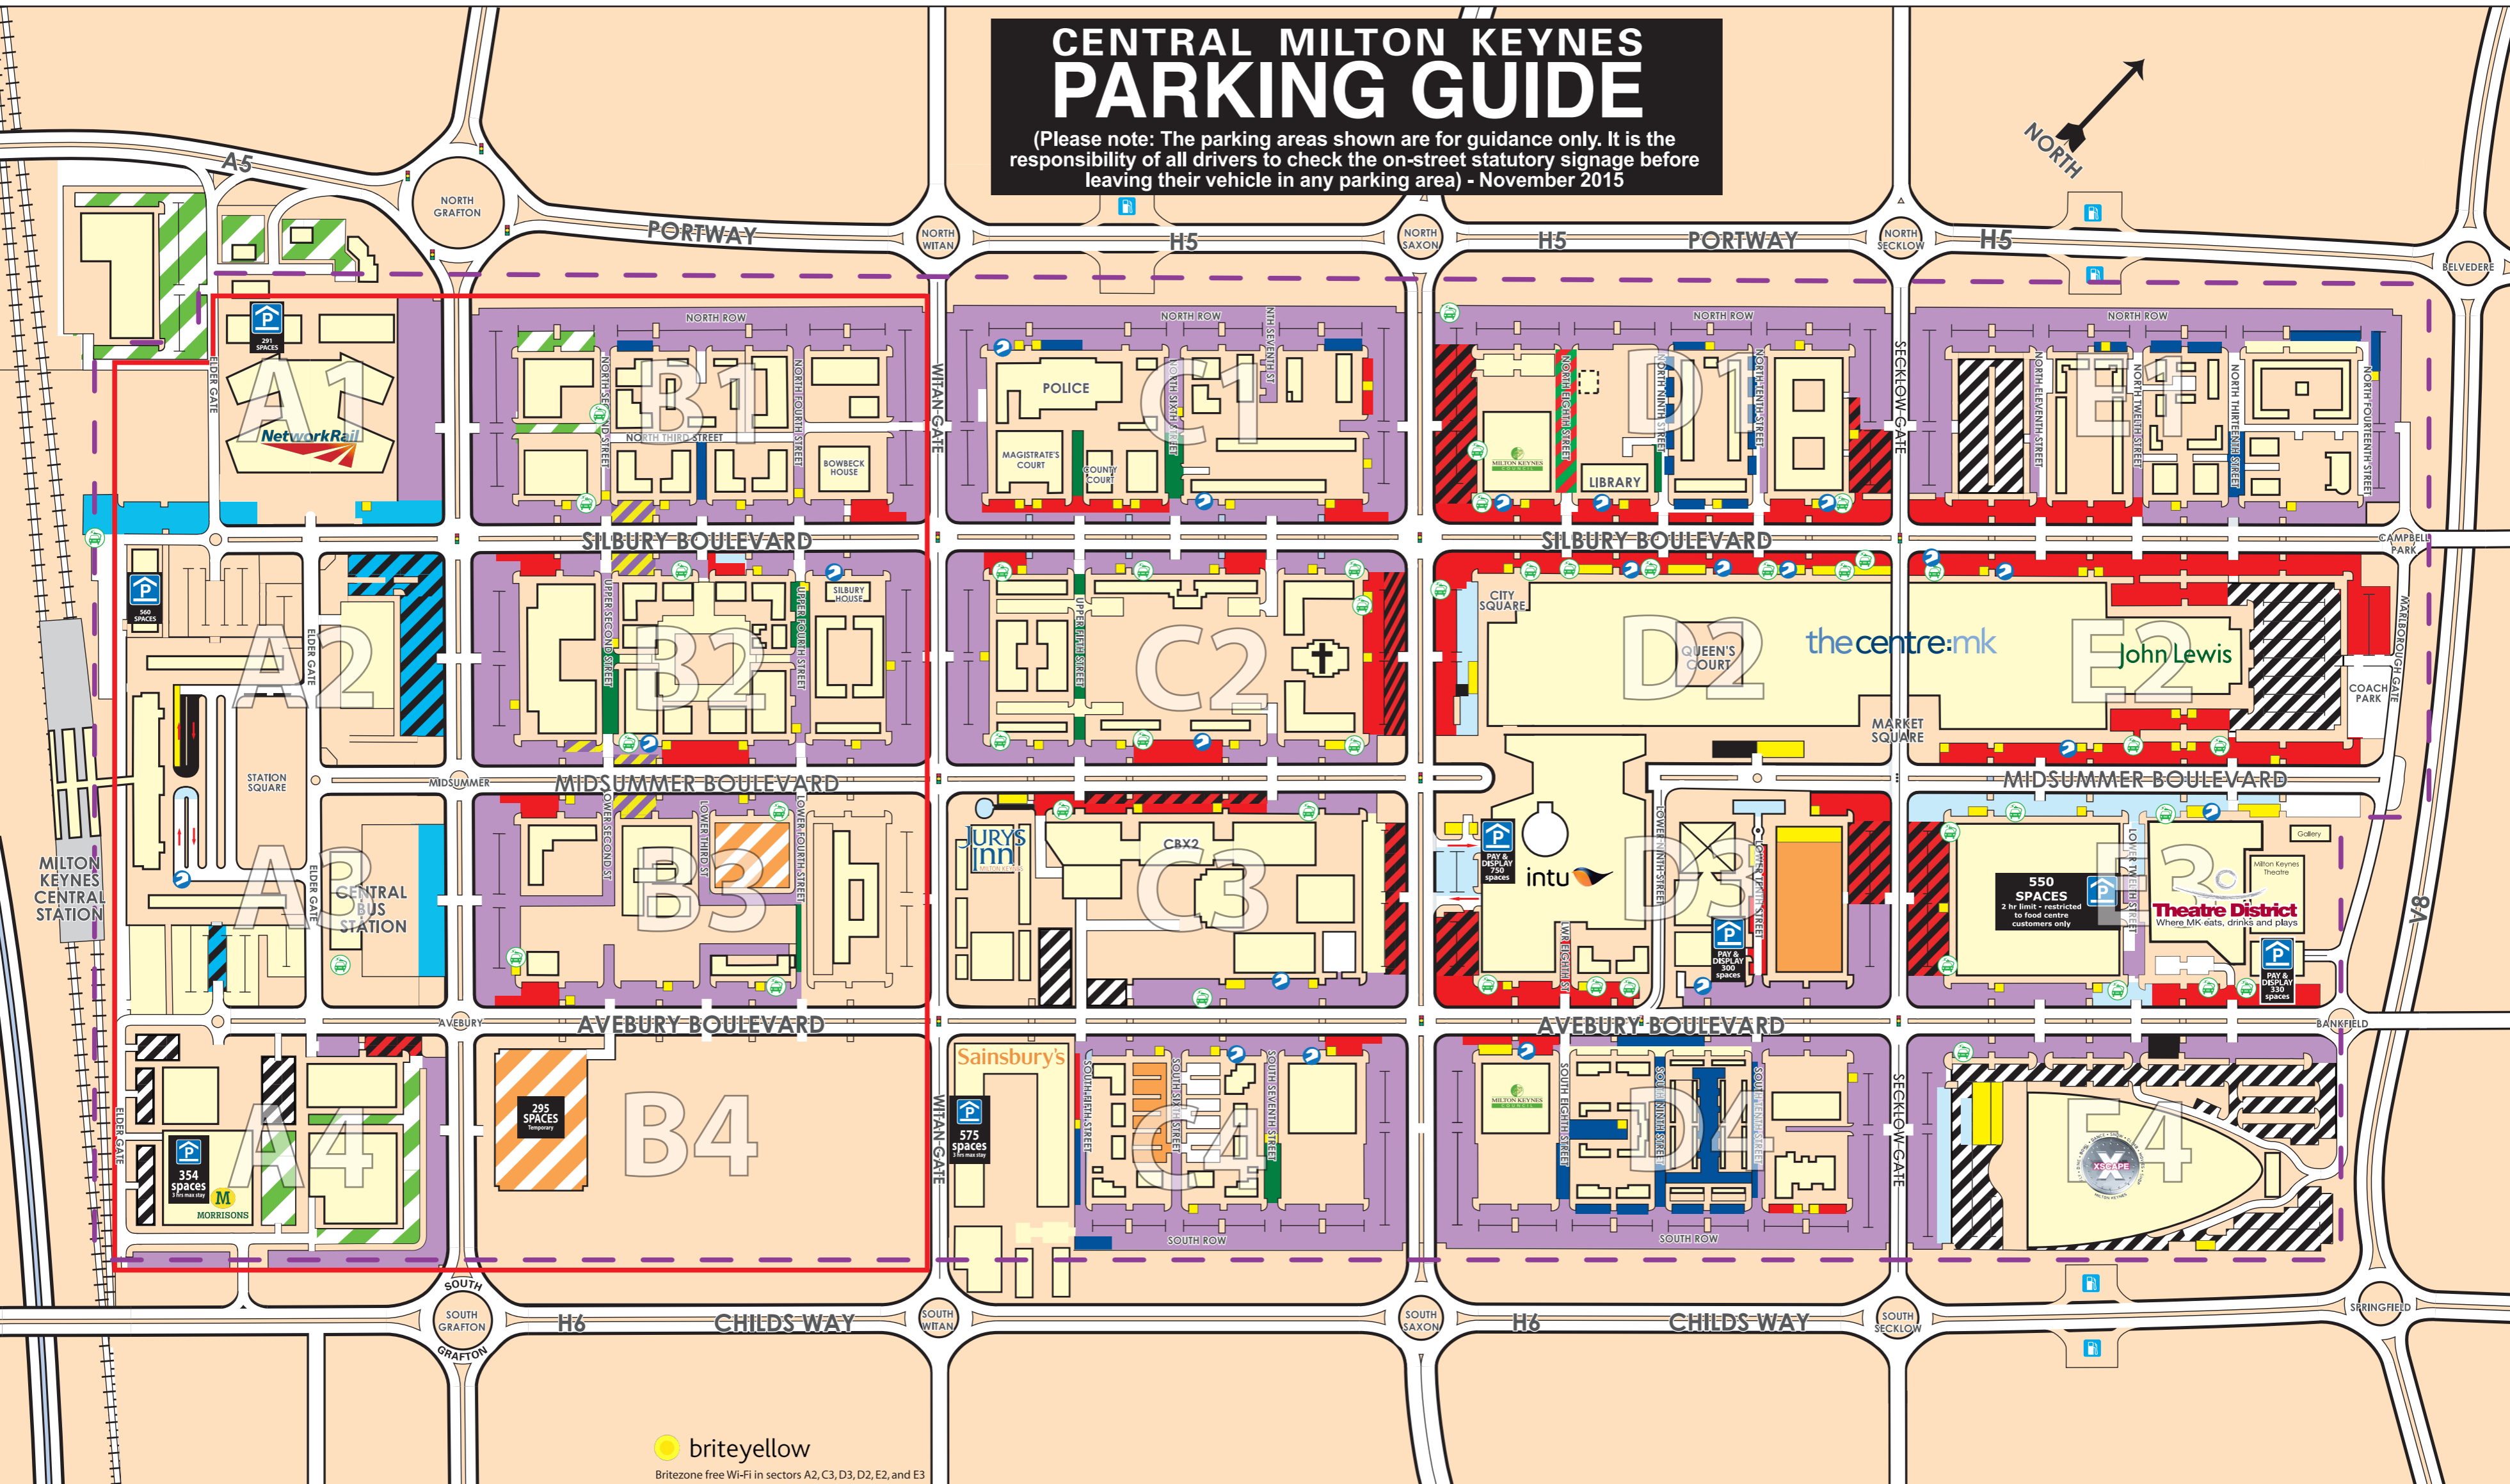

briteyellow
Britezone free Wi-Fi in sectors A2, C3, D3, D2, E2, and E3

	Premium tariff: £2.00 per hour Pay & display OR Pay by phone 7am - 6pm, Mon to Sun		Long stay tariff £10.00 all day Pay & display OR Pay by phone OR Permit holders: CO, CS 7am - 6pm, Mon to Sun		Off Street Standard Tariff Car Park 7am - 6pm, Mon to Sun £0.50 per hour Pay & Display OR Pay by Mobile Phone No Permits or Scratchcards		Premium tariff and Peak Permit Parking Pay & display OR Pay by phone £2.00 per hour (7am-6pm, Mon to Sun) OR Permit holders E1, CS, G (7am-6pm, Mon to Fri)		Disabled parking Blue Badge Holders 24hrs, Mon to Sun		Carshare permits: CS 7am - 6pm, Mon to Sun		Multi-storey car park
	Standard Tariff: £0.50 per hour Pay & display OR Permit holders: E1, CS, H1, G (North Row and South Row: E1, CS, H1, G, R1) (Check signage for operational times)		Long stay fixed tariff £10.00 24hours (pay and display) OR £5.00 24 hours (pay by mobile phone)		Off Street Standard Tariff Car Park 8:30am - 6pm, Mon to Sun No parking between 7am and 8:30am £0.50 per hour: Pay & Display OR Pay by Mobile Phone. Permits holders E1, M, CS, G, H		Family Friendly No Waiting 7am - 09.15am Standard Tariff 9.15am - 6pm £0.50 per hour Pay and Display or Pay by Mobile Phone or Permit Holders E1, CS, H1 and G		Carshare permits: CS 7am - 6pm, Mon to Sun Premium tariff £2.00 Pay & Display OR Pay by phone 7am - 6pm, Sat to Sun		Hackney Carriages 24hrs, Mon to Sun		Permit (inc Scratch-cards) Codes E1: Employee Permits / CS: Car Share Permits / H1: Hotel & Conference Scratch-cards / MT: Market Traders Permits / CO: Commuter Permits / R1: Residential Permits / M: Carers Permits G: Green Permits
	Private Pay & Display (for tariffs please check signs on arrival)		Free Parking retail use only (Check signs for limitations)		Free Parking Time restrictions apply (Check signs on arrival)		Residents Permit: *Carers Permit: M 24hrs, Mon to Sun + Carshare Permits (Check signage for permit restrictions)		Motor Cycle and Moped Parking 24hrs, Mon to Sun		Charging point(s) for electric vehicles		Early morning restriction within blocks A1-A4 and B1-B4 Only Permit Parking between the hours of 07:00 to 08:30 in Standard rate. CO, E1, CS, HC, G NORTH AND SOUTH ROW CO, E1, CS, HC, G, R1
													'No Double Parking' restriction 24hrs, Mon to Sun (Park in marked bays)